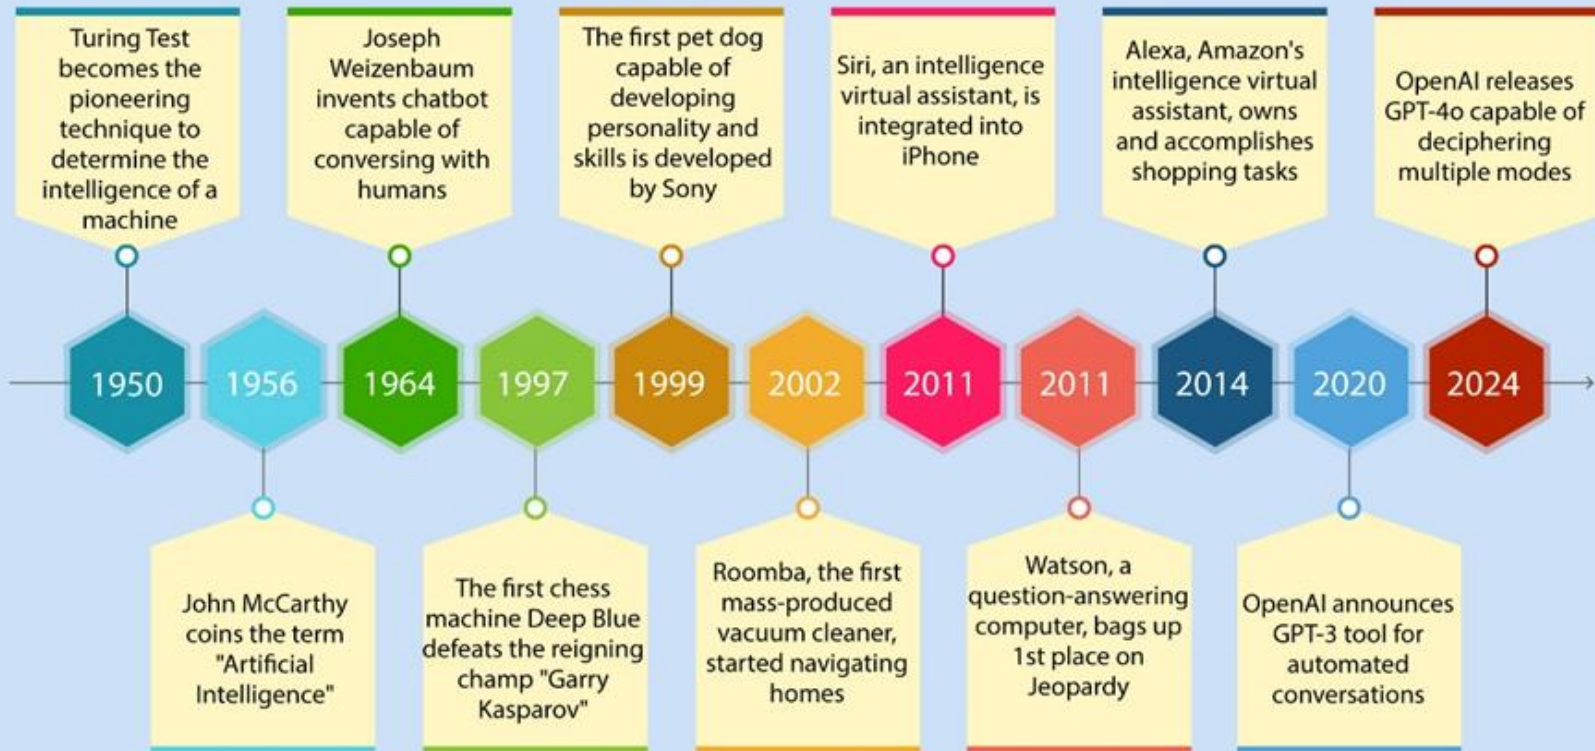

Timeline of Artificial Intelligence