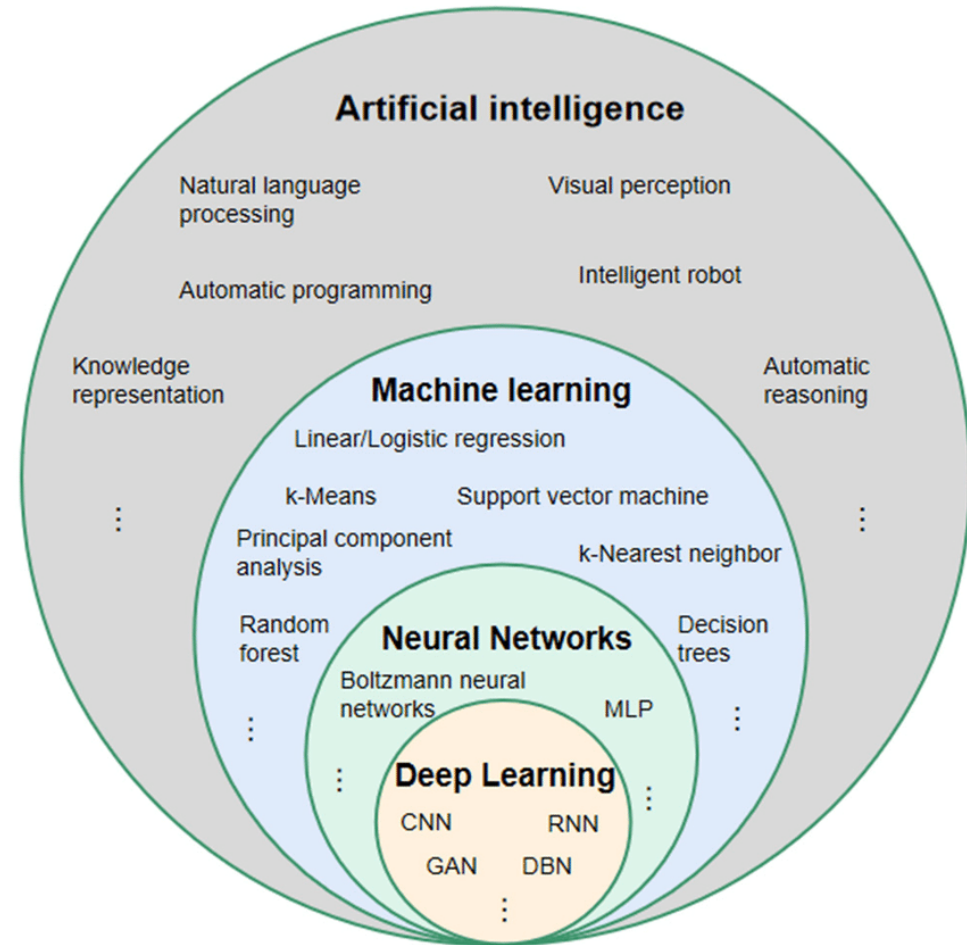

Athabasca
University

INTELLIGENT SYSTEMS AND MACHINE LEARNING (ISML)

RESEARCH CLUSTER

Ali Dewan

MSc IS and Related Graduate Certificates Orientation

November 8, 2024

Focused on the future of
learning.

Outline

- 1) Overview
- 2) AI Timeline
- 3) ISML Cluster
- 4) ISML Goals
- 5) ISML Activities
- 6) Closely Related Courses
- 7) Funding Support
- 8) How to become a member?

1. Overview

- **Intelligent Systems (IS):**
Systems capable of interpreting complex data, learning, adapting, and making decisions.
- **Machine Learning (ML):**
Subset of AI focused on algorithms and statistical models for computers to learn from data.

2. Machine Learning Timeline

MACHINE LEARNING TIMELINE

John Hopfield and Geoffrey Hinton received Nobel Prize in 2024 for their contribution in deep learning.

3. ISML Cluster

- Sponsored by FST
- Established in Sept. 2021
- Founder and Coordinator – Dr. Fuhua (Oscar) Lin
- Members
 - 17 Academic member
 - 1 Professional
 - 20 Graduate students
 - 22 Undergraduate students