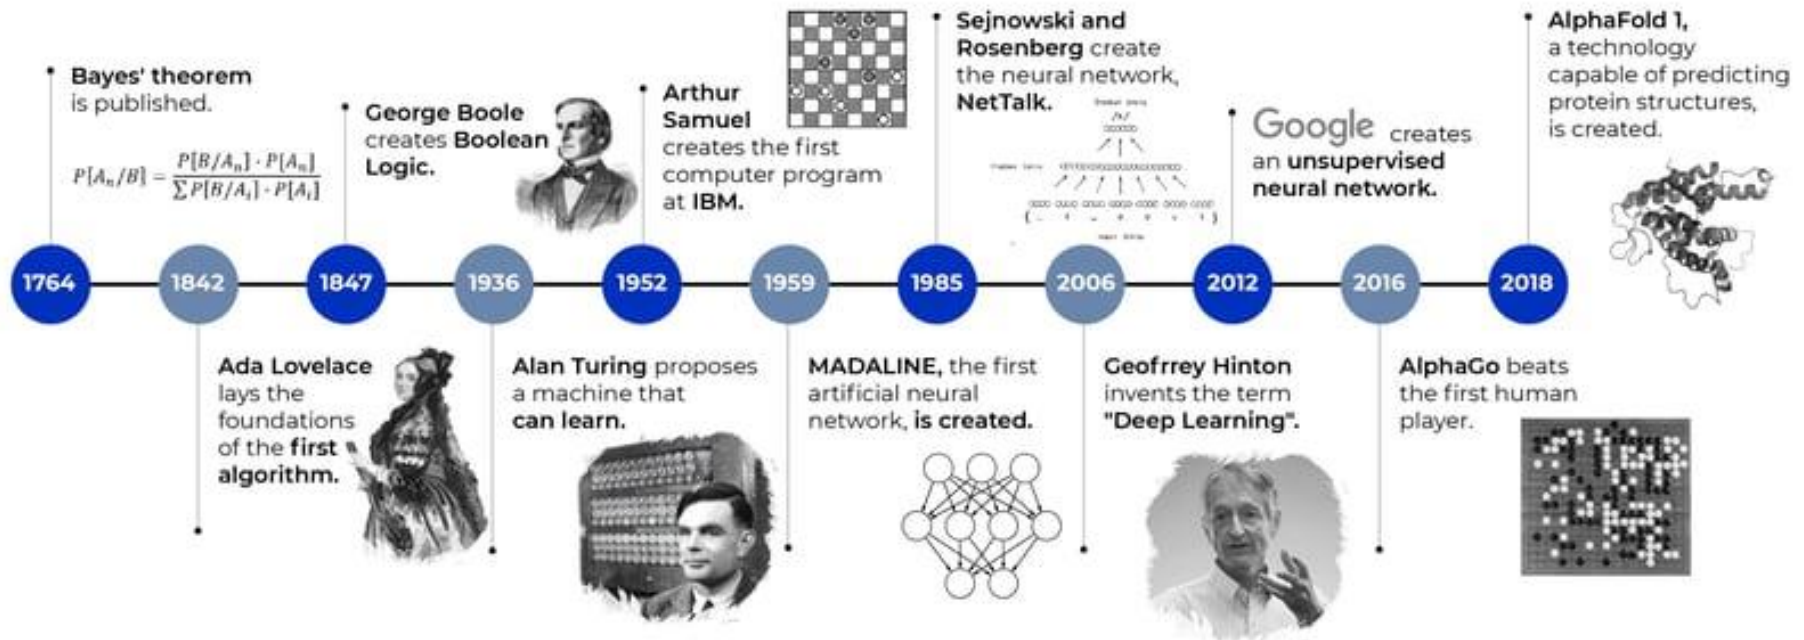

Athabasca
University

INTELLIGENT SYSTEMS AND MACHINE LEARNING (ISML)

RESEARCH CLUSTER

Ali Dewan

MSc IS and Related Graduate Certificates Orientation

November 8, 2024

Focused on the future of
learning.

Outline

- 1) Overview
- 2) AI Timeline
- 3) ISML Cluster
- 4) ISML Goals
- 5) ISML Activities
- 6) Closely Related Courses
- 7) Funding Support
- 8) How to become a member?

1. Overview

- **Intelligent Systems (IS):**
Systems capable of interpreting complex data, learning, adapting, and making decisions.
- **Machine Learning (ML):**
Subset of AI focused on algorithms and statistical models for computers to learn from data.

2. Machine Learning Timeline

MACHINE LEARNING TIMELINE

John Hopfield and Geoffrey Hinton received Nobel Prize in 2024 for their contribution in deep learning.

3. ISML Cluster

- Sponsored by FST
- Established in Sept. 2021
- Founder and Coordinator – Dr. Fuhua (Oscar) Lin
- Members
 - 17 Academic member
 - 1 Professional
 - 20 Graduate students
 - 22 Undergraduate students