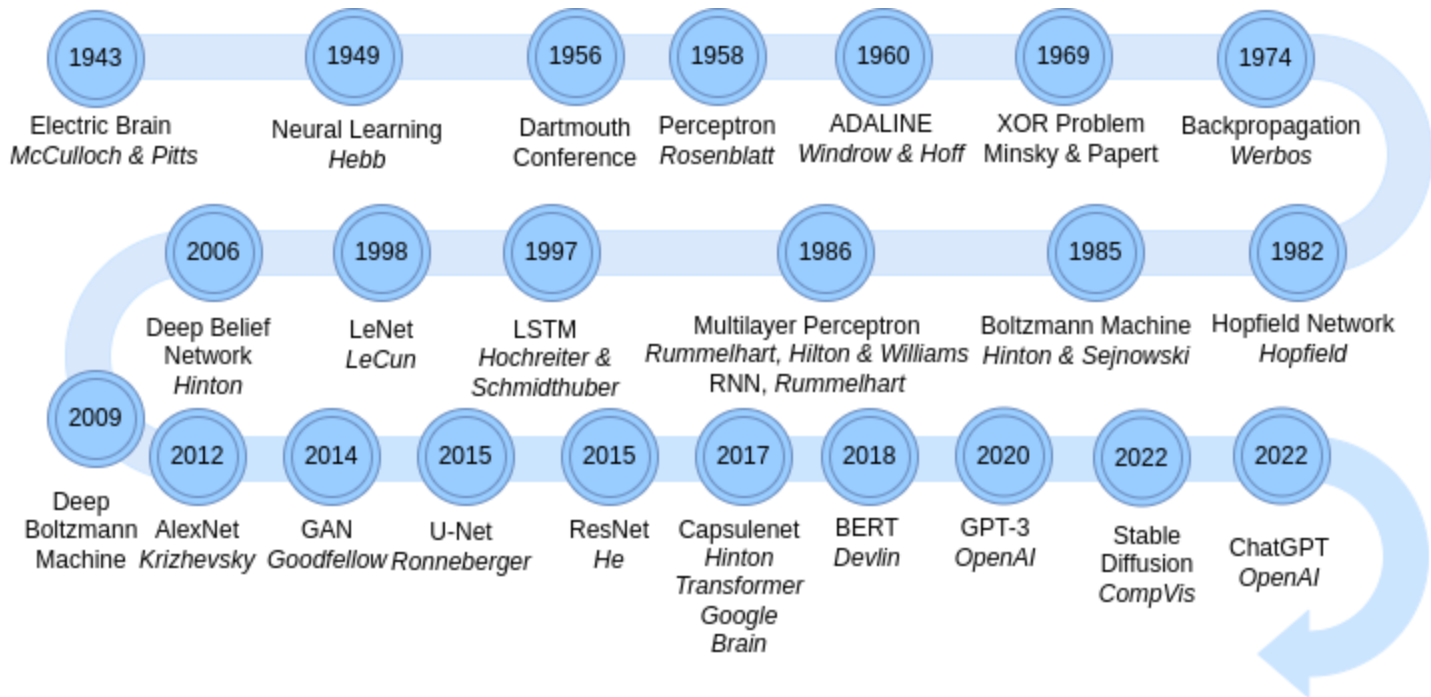

2. Machine Learning Timeline

MACHINE LEARNING TIMELINE

John Hopfield and Geoffrey Hinton received Nobel Prize in 2024 for their contribution in deep learning.

3. ISML Cluster

- Sponsored by FST
- Established in Sept. 2021
- Founder and Coordinator – Dr. Fuhua (Oscar) Lin
- Members
 - 17 Academic member
 - 1 Professional
 - 20 Graduate students
 - 22 Undergraduate students

Timeline of Artificial Intelligence

Evolution of Generative AI

©Created by Dhaval Lathia

www.linkedin.com/in/dhaval-lathia-18055134